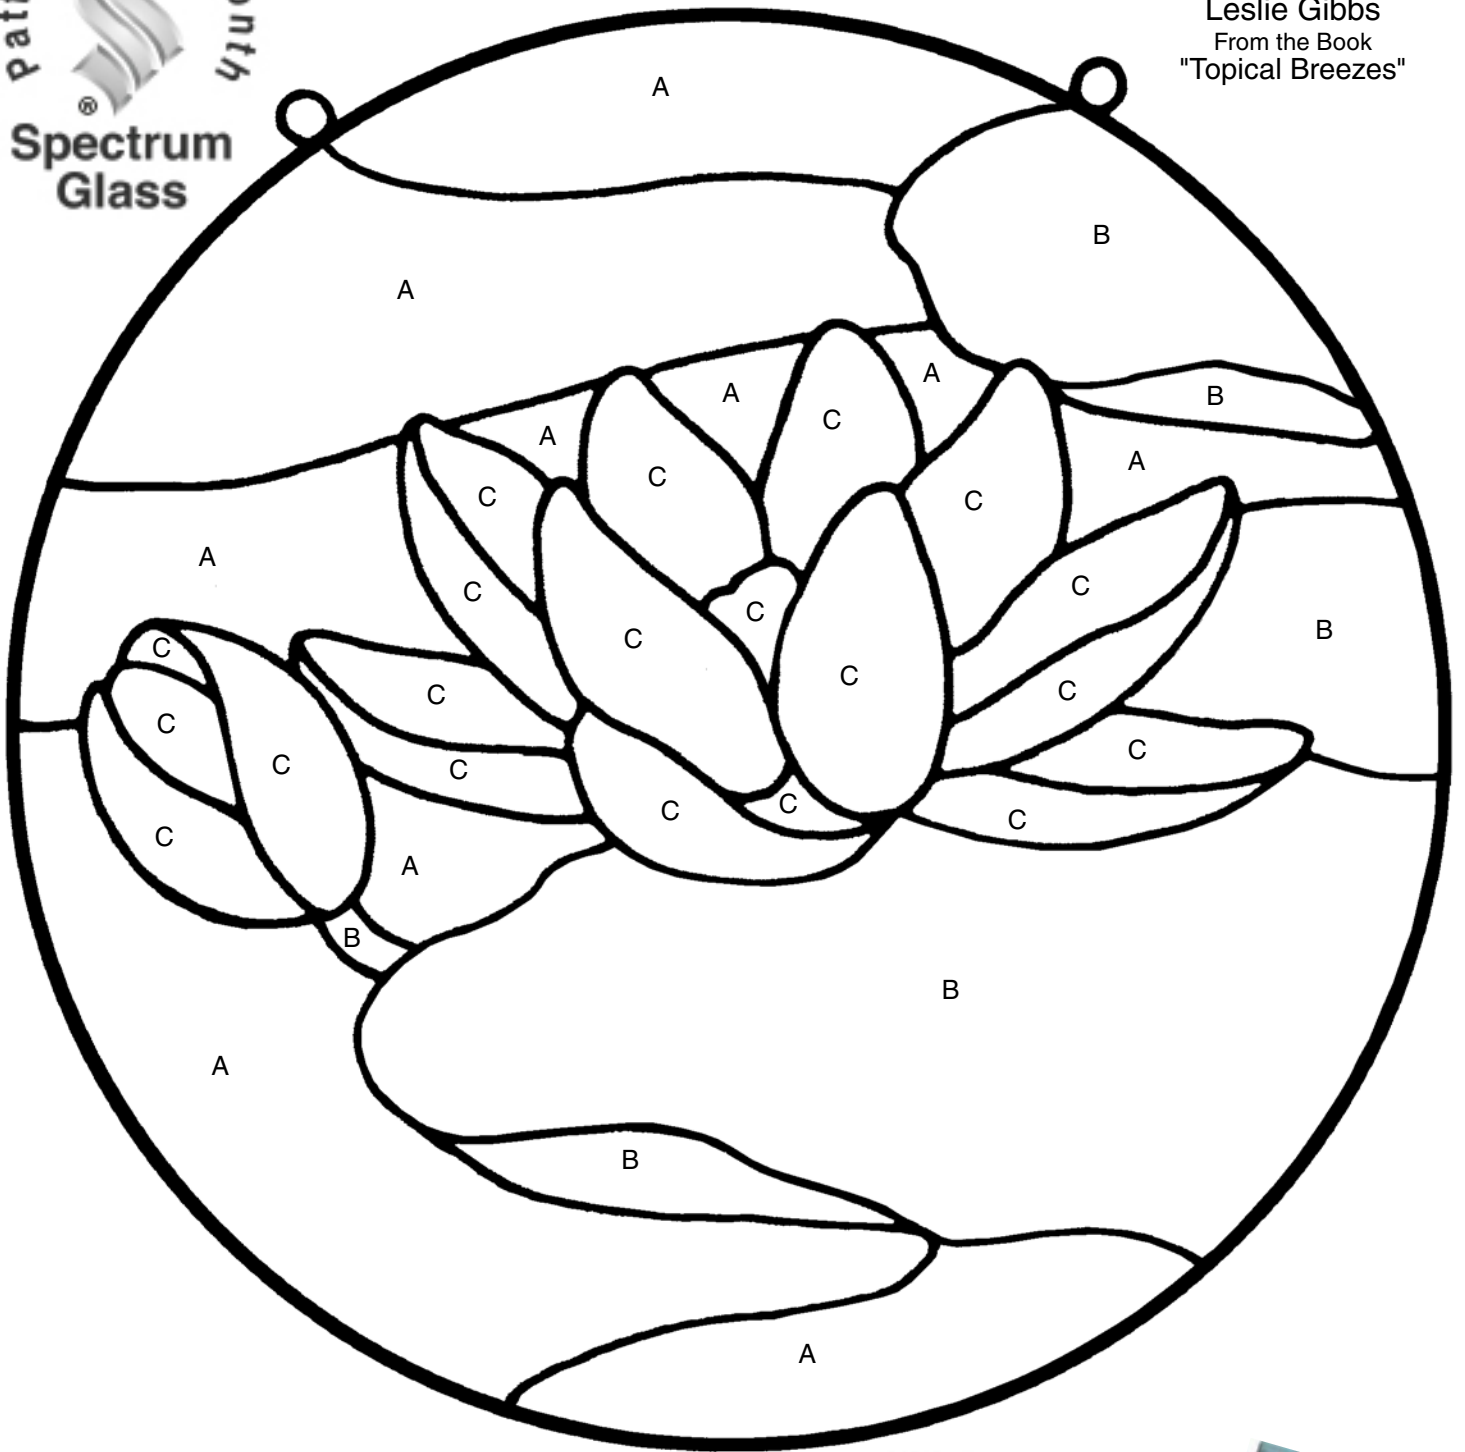

Waterlily Circle

Leslie Gibbs
 From the Book
 "Tropical Breezes"

Spectrum Glass Suggestions

- A. 423-1W Pale Green/ Aqua Waterglass®
- B. OA/325-52SF SourApple OpalArt™
- C. 609-8S Clear/ Pink/ White, wispy